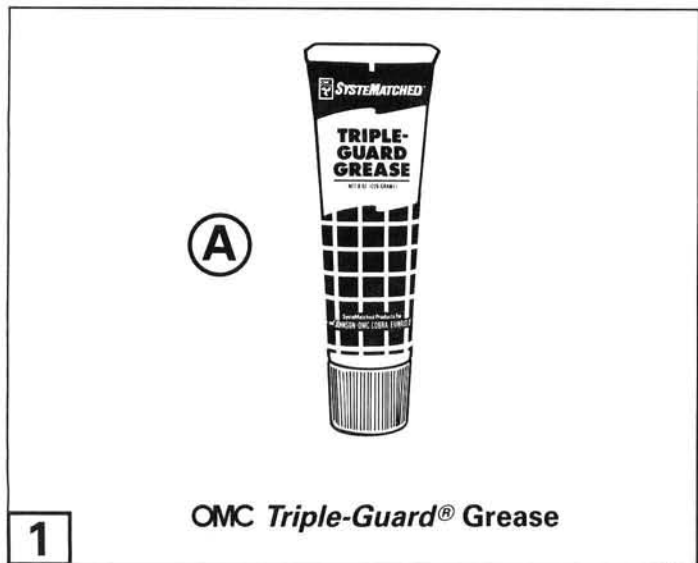

Lubrication

Lubricate the following areas every 60 days for fresh water use or every 30 days for salt water use.

1111

2222

HBF2

DR28241

DR4182

DR30079

BHL2T, BHL4T, BF2T, BF4P, BFL4P, BFLX4P, BF4TP, BFL4TP, BFX4TP

DR29085

DR15790

DR14971