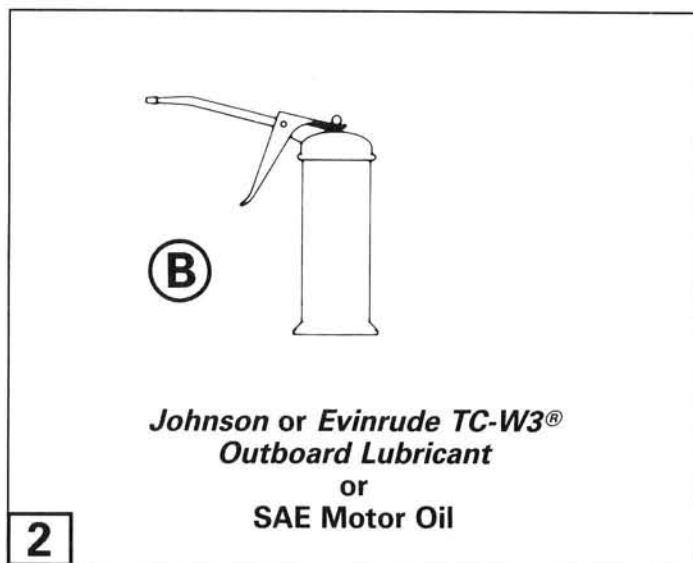

Lubrication

Lubricate the following areas every 60 days for fresh water use or every 30 days for salt water use.

1111

2222

HBF2

DR28241

DR4182

DR30079