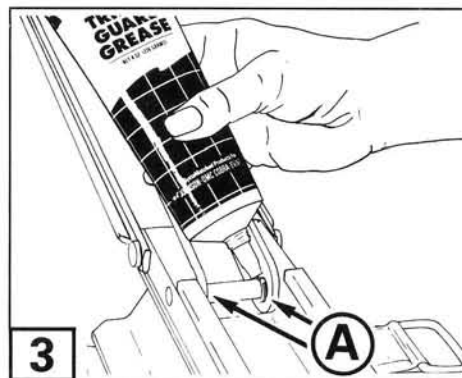

Lubrication

Lubricate the following areas every 60 days for fresh water use or every 30 days for salt water use.

1111

2222

HBF2

DR28241

DR4182

DR30079